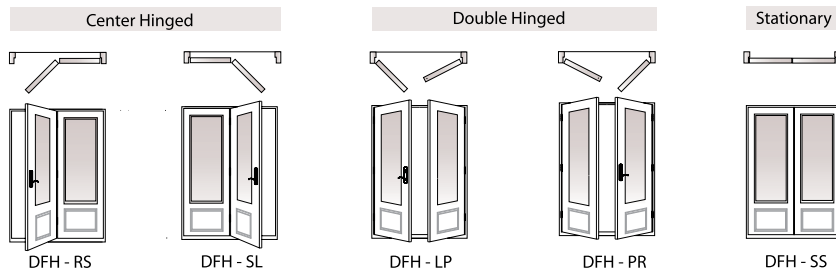

Patio Door Units and Dimensions

3/4 Lite Patio Door

3/4 Lite Double Hinged

LEGEND

1. Handing from exterior view
   - Doors are not reversible
   - Retractable screen available as an option
2. P= Passive
   S= Stationary
   R= Hinge at right side exterior view
   L = Hinge at left side exterior view
   * For Inswing Only

Inswing

Outswing