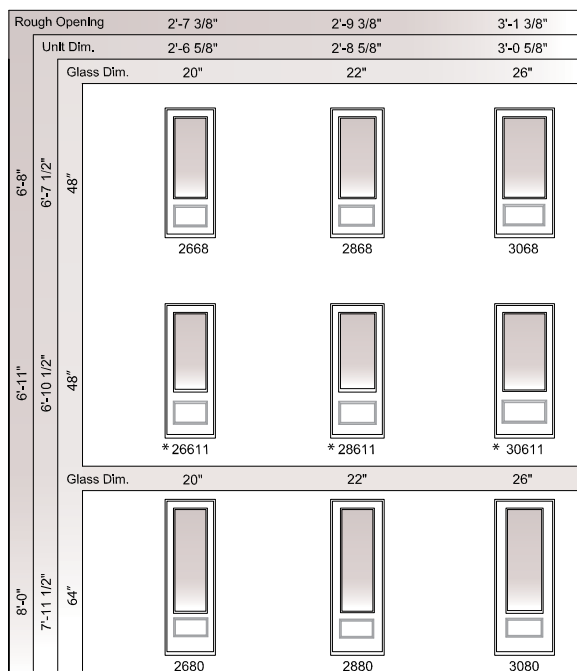

# Patio Door Units and Dimensions

## 3/4 Lite Patio Door

3/4 Lite Sidelight

3/4 Lite Single Panel

Inswing

Outswing

LEGEND

- Handing from exterior view
- Doors are not reversible
- Retractable screen available as an option

P= Passive  
 S= Stationary  
 R= Hinge at right side exterior view  
 L = Hinge at left side exterior view  
 \* For Inswing Only

### 3/4 Lite Three Panel

| Rough Opening               | 7'-4 9/16"   | 7'-10 9/16"  | 8'-10 9/16"  |
|-----------------------------|--|--|--|
| Unit Dim.                   | 7'-3 13/16"  | 7'-9 13/16"  | 8'-9 13/16"  |
| Glass Dim.                  | 20"  | 22"  | 26"  |
| 6'-8"<br>6'-7 1/2"<br>48"   |   |   |   |
|                             | 7668   | 8068   | 9068   |
| 6'-11"<br>6'-10 1/2"<br>48" |   |   |   |
|                             | * 76611  | * 80611  | * 90611  |
| 8'-0"<br>7'-11 1/2"<br>64"  |  |  |  |
|                             | 7680   | 8080   | 9080   |