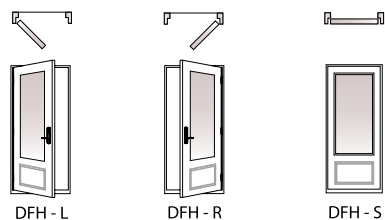

# Patio Door Units and Dimensions

## 3/4 Lite Patio Door

3/4 Lite Sidelight

3/4 Lite Single Panel

Inswing

Outswing

LEGEND

- Handing from exterior view
- Doors are not reversible
- Retractable screen available as an option

P= Passive  
 S= Stationary  
 R= Hinge at right side exterior view  
 L = Hinge at left side exterior view  
 \* For Inswing Only