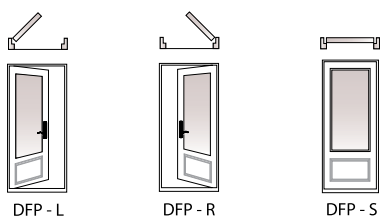

## 3/4 Lite Patio Door

3/4 Lite Sidelight

3/4 Lite Single Panel

Inswing

Outswing

LEGEND

- Handing from exterior view
- Doors are not reversible
- Retractable screen available as an option

P= Passive  
 S= Stationary  
 R= Hinge at right side exterior view  
 L = Hinge at left side exterior view  
 \* For Inswing Only

# Patio Door Units and Dimensions