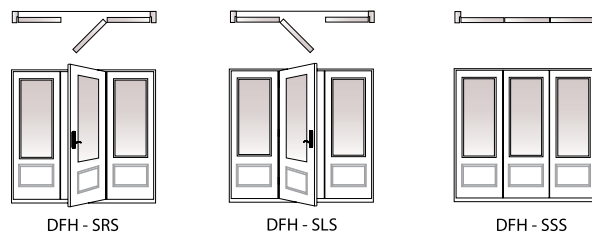

3/4 Lite Three Panel

Rough Opening	7'-4 9/16"	7'-10 9/16"	8'-10 9/16"
Unit Dim.	7'-3 13/16"	7'-9 13/16"	8'-9 13/16"
Glass Dim.	20"	22"	26"
6'-8" 6'-7 1/2" 48"			
	7668	8068	9068
6'-11" 6'-10 1/2" 48"			
	* 76611	* 80611	* 90611
8'-0" 7'-11 1/2" 64"			
	7680	8080	9080

LEGEND

1. Handing from exterior view
   - Doors are not reversible
   - Retractable screen available as an option
2. P= Passive
   S= Stationary
   R= Hinge at right side exterior view
   L = Hinge at left side exterior view
   * For Inswing Only

Inswing

Outswing