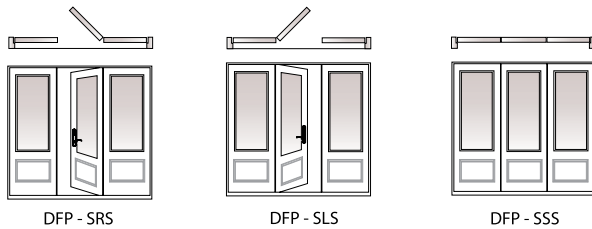

3/4 Lite Three Panel

Rough Opening	7'-4 9/16"	7'-10 9/16"	8'-10 9/16"
Unit Dim.	7'-3 13/16"	7'-9 13/16"	8'-9 13/16"
Glass Dim.	20"	22"	26"
6'-8" 6'-7 1/2" 48"			
	7668	8068	9068
6'-11" 6'-10 1/2" 48"			
	* 76611	* 80611	* 90611
8'-0" 7'-11 1/2" 64"			
	7680	8080	9080

LEGEND

1. Handing from exterior view
   - Doors are not reversible
   - Retractable screen available as an option
2. P= Passive
   S= Stationary
   R= Hinge at right side exterior view
   L = Hinge at left side exterior view
   * For Inswing Only

Inswing