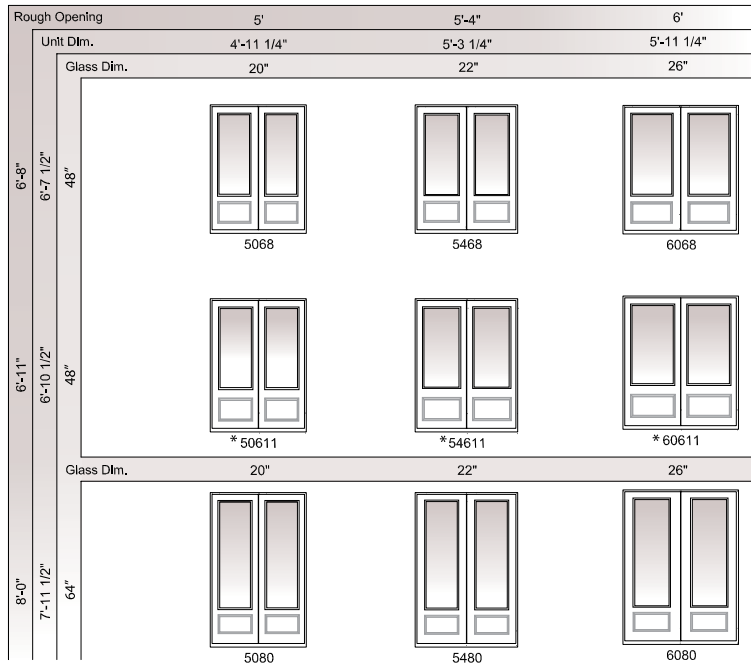

Patio Door Units and Dimensions

3/4 Lite Patio Door

3/4 Lite Double Hinged