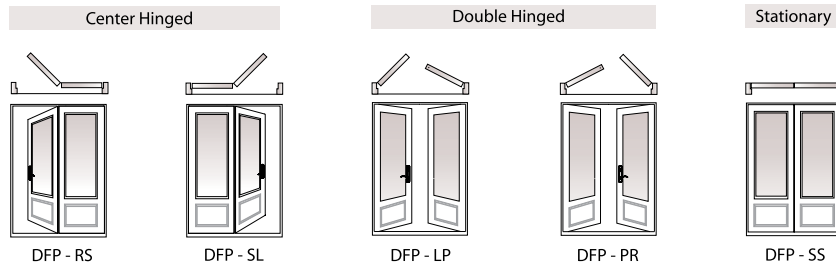

Patio Door Units and Dimensions

3/4 Lite Patio Door

3/4 Lite Double Hinged

LEGEND

1. Handing from exterior view
   - Doors are not reversible
   - Retractable screen available as an option
2. P= Passive
   S= Stationary
   R= Hinge at right side exterior view
   L = Hinge at left side exterior view
   * For Inswing Only

Inswing

Outswing