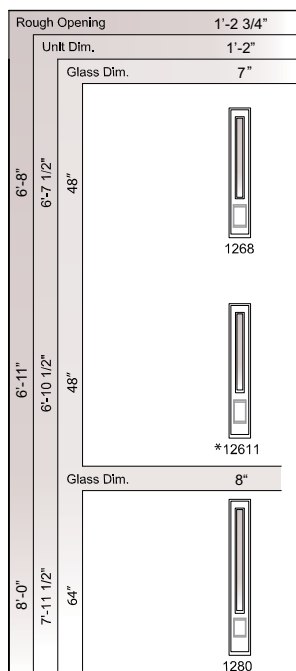

# Patio Door Units and Dimensions

## 3/4 Lite Patio Door

3/4 Lite Sidelight

3/4 Lite Single Panel

Inswing

Outswing

LEGEND

- Handing from exterior view
- Doors are not reversible
- Retractable screen available as an option

P= Passive  
 S= Stationary  
 R= Hinge at right side exterior view  
 L = Hinge at left side exterior view  
 \* For Inswing Only

### 3/4 Lite Three Panel

| Rough Opening               | 7'-4 9/16"   | 7'-10 9/16"  | 8'-10 9/16"  |
|-----------------------------|--|--|--|
| Unit Dim.                   | 7'-3 13/16"  | 7'-9 13/16"  | 8'-9 13/16"  |
| Glass Dim.                  | 20"  | 22"  | 26"  |
| 6'-8"<br>6'-7 1/2"<br>48"   |   |   |   |
|                             | 7668   | 8068   | 9068   |
| 6'-11"<br>6'-10 1/2"<br>48" |   |   |   |
|                             | * 76611  | * 80611  | * 90611  |
| 8'-0"<br>7'-11 1/2"<br>64"  |  |  |  |
|                             | 7680   | 8080   | 9080   |